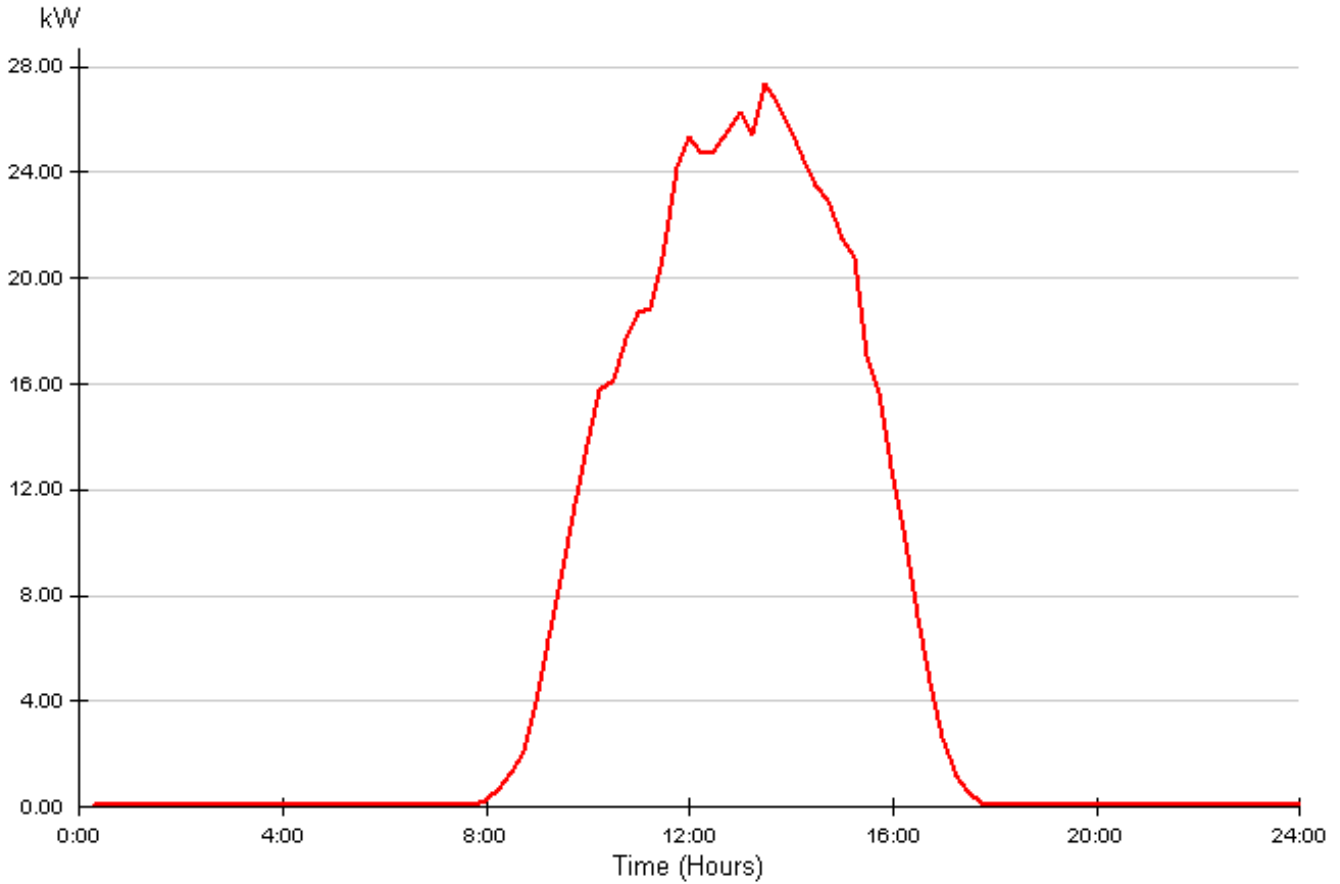

Profile for Account "Deltec Homes PV Production"

 Average Weekday

Selected Date Range Thursday, January 01, 2009 Through Saturday, January 31, 2009