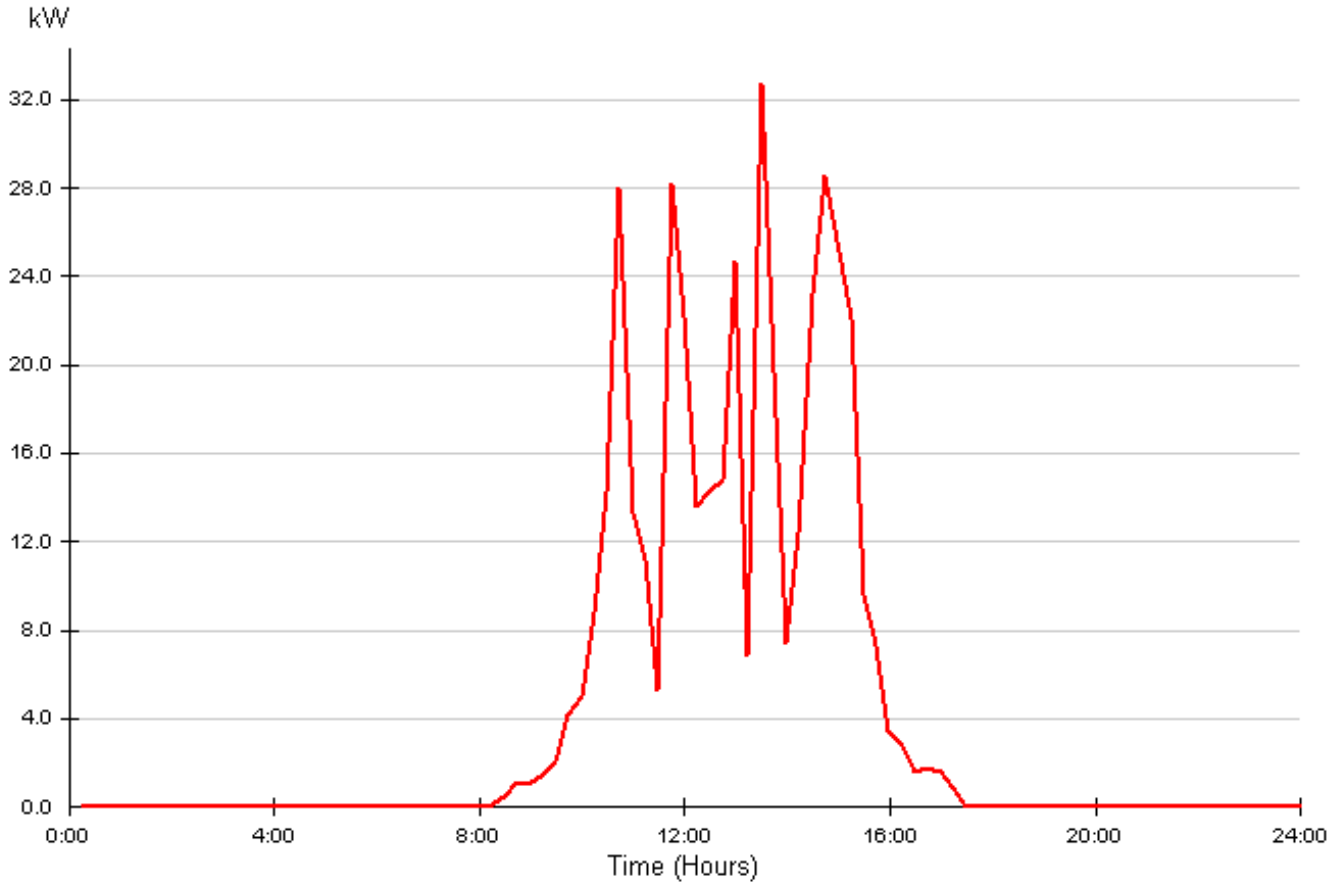

Profile for Selected Accounts on Wednesday, 01/07/2009

■ Deltec Homes PV Production (kW)

Selected Date Range Thursday, January 01, 2009 Through Saturday, January 31, 2009