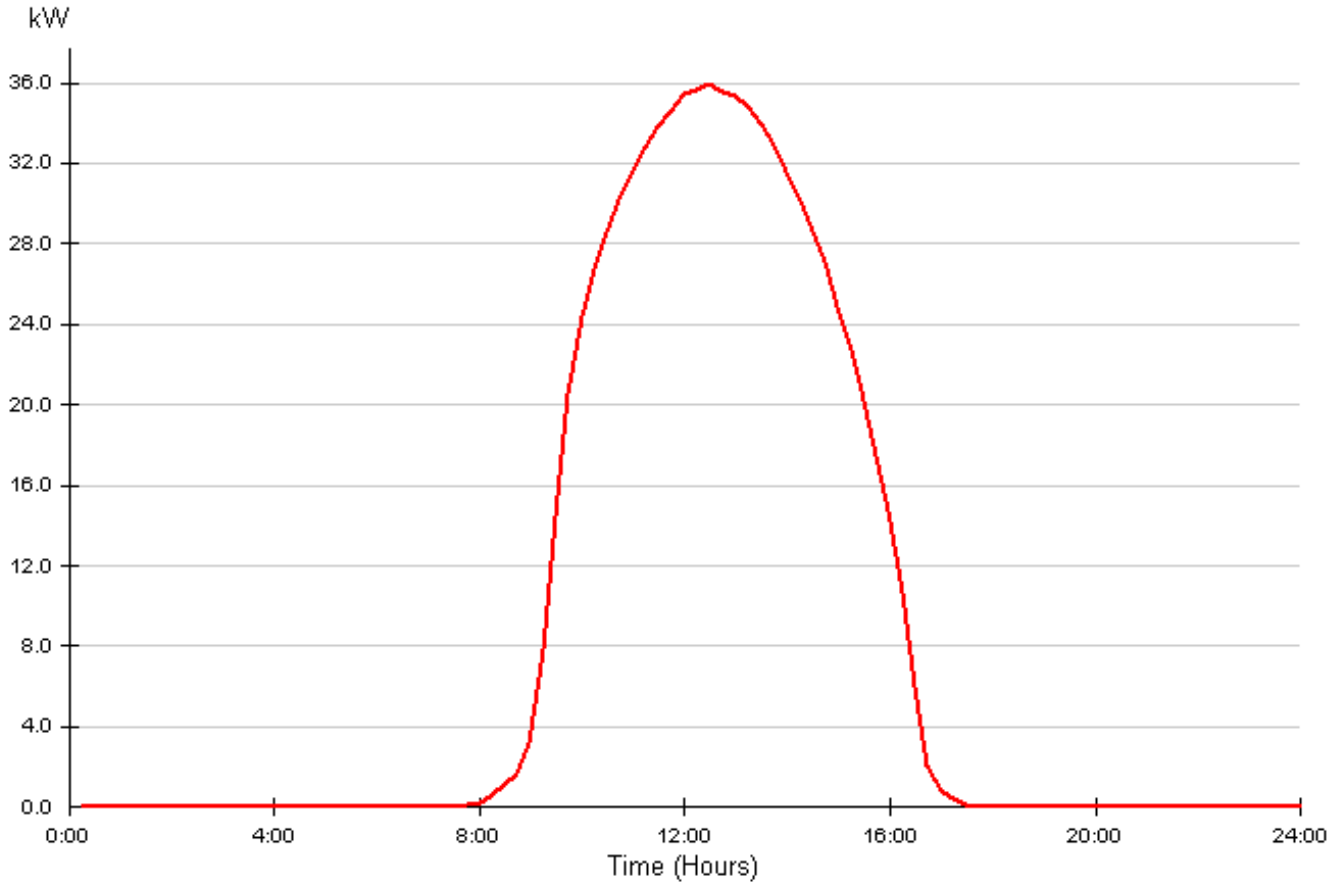

Profile for Selected Accounts on Thursday, 01/01/2009

■ Deltec Homes PV Production (kW)

Selected Date Range Thursday, January 01, 2009 Through Saturday, January 31, 2009